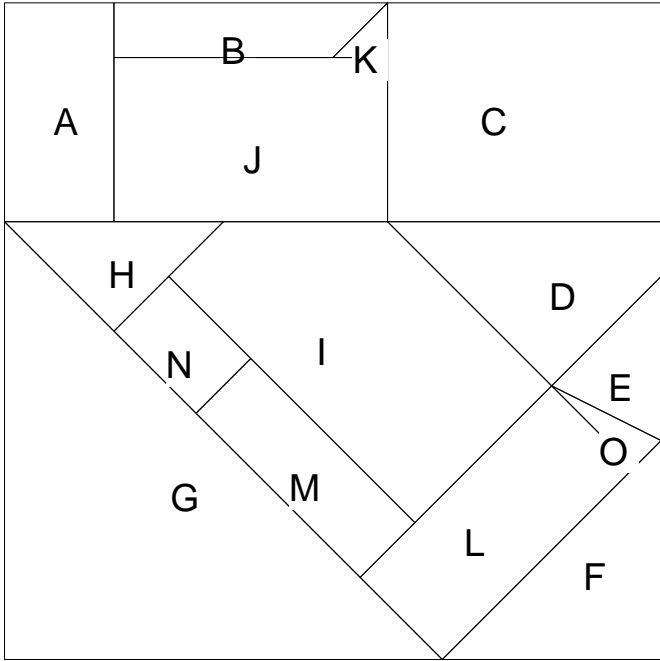

Worktable Block  
Pattern for 9.00x9.00 block  
Key Block (19/50 actual size)

I

H

N

M

D

G